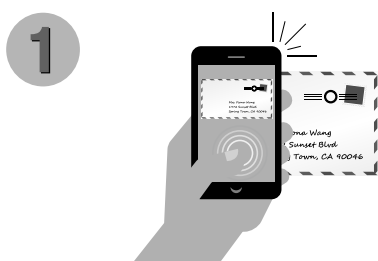

View your mail on-the-go!

Great News! We have teamed up with Anytime Mailbox, which allows you to view and manage your mail on-the-go. You no longer have to come into the store, just to find an empty box. Sign up online or call us today!

How does it work?

We simply take a photo of your new mail, whether it's an envelope or package.

We then upload all new images to our secure Anytime Mailbox portal.

You are alerted when new snail mail arrives. It can be viewed and managed by using your mobile device or computer.