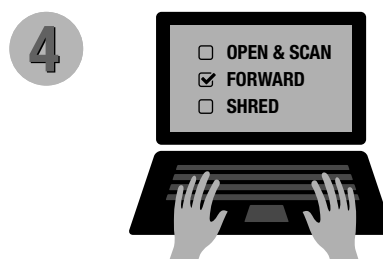

How does it work?

We simply take a photo of your new mail, whether it's an envelope or package.

We then upload all new images to our secure Anytime Mailbox portal.

You are alerted when new snail mail arrives. It can be viewed and managed by using your mobile device or computer.